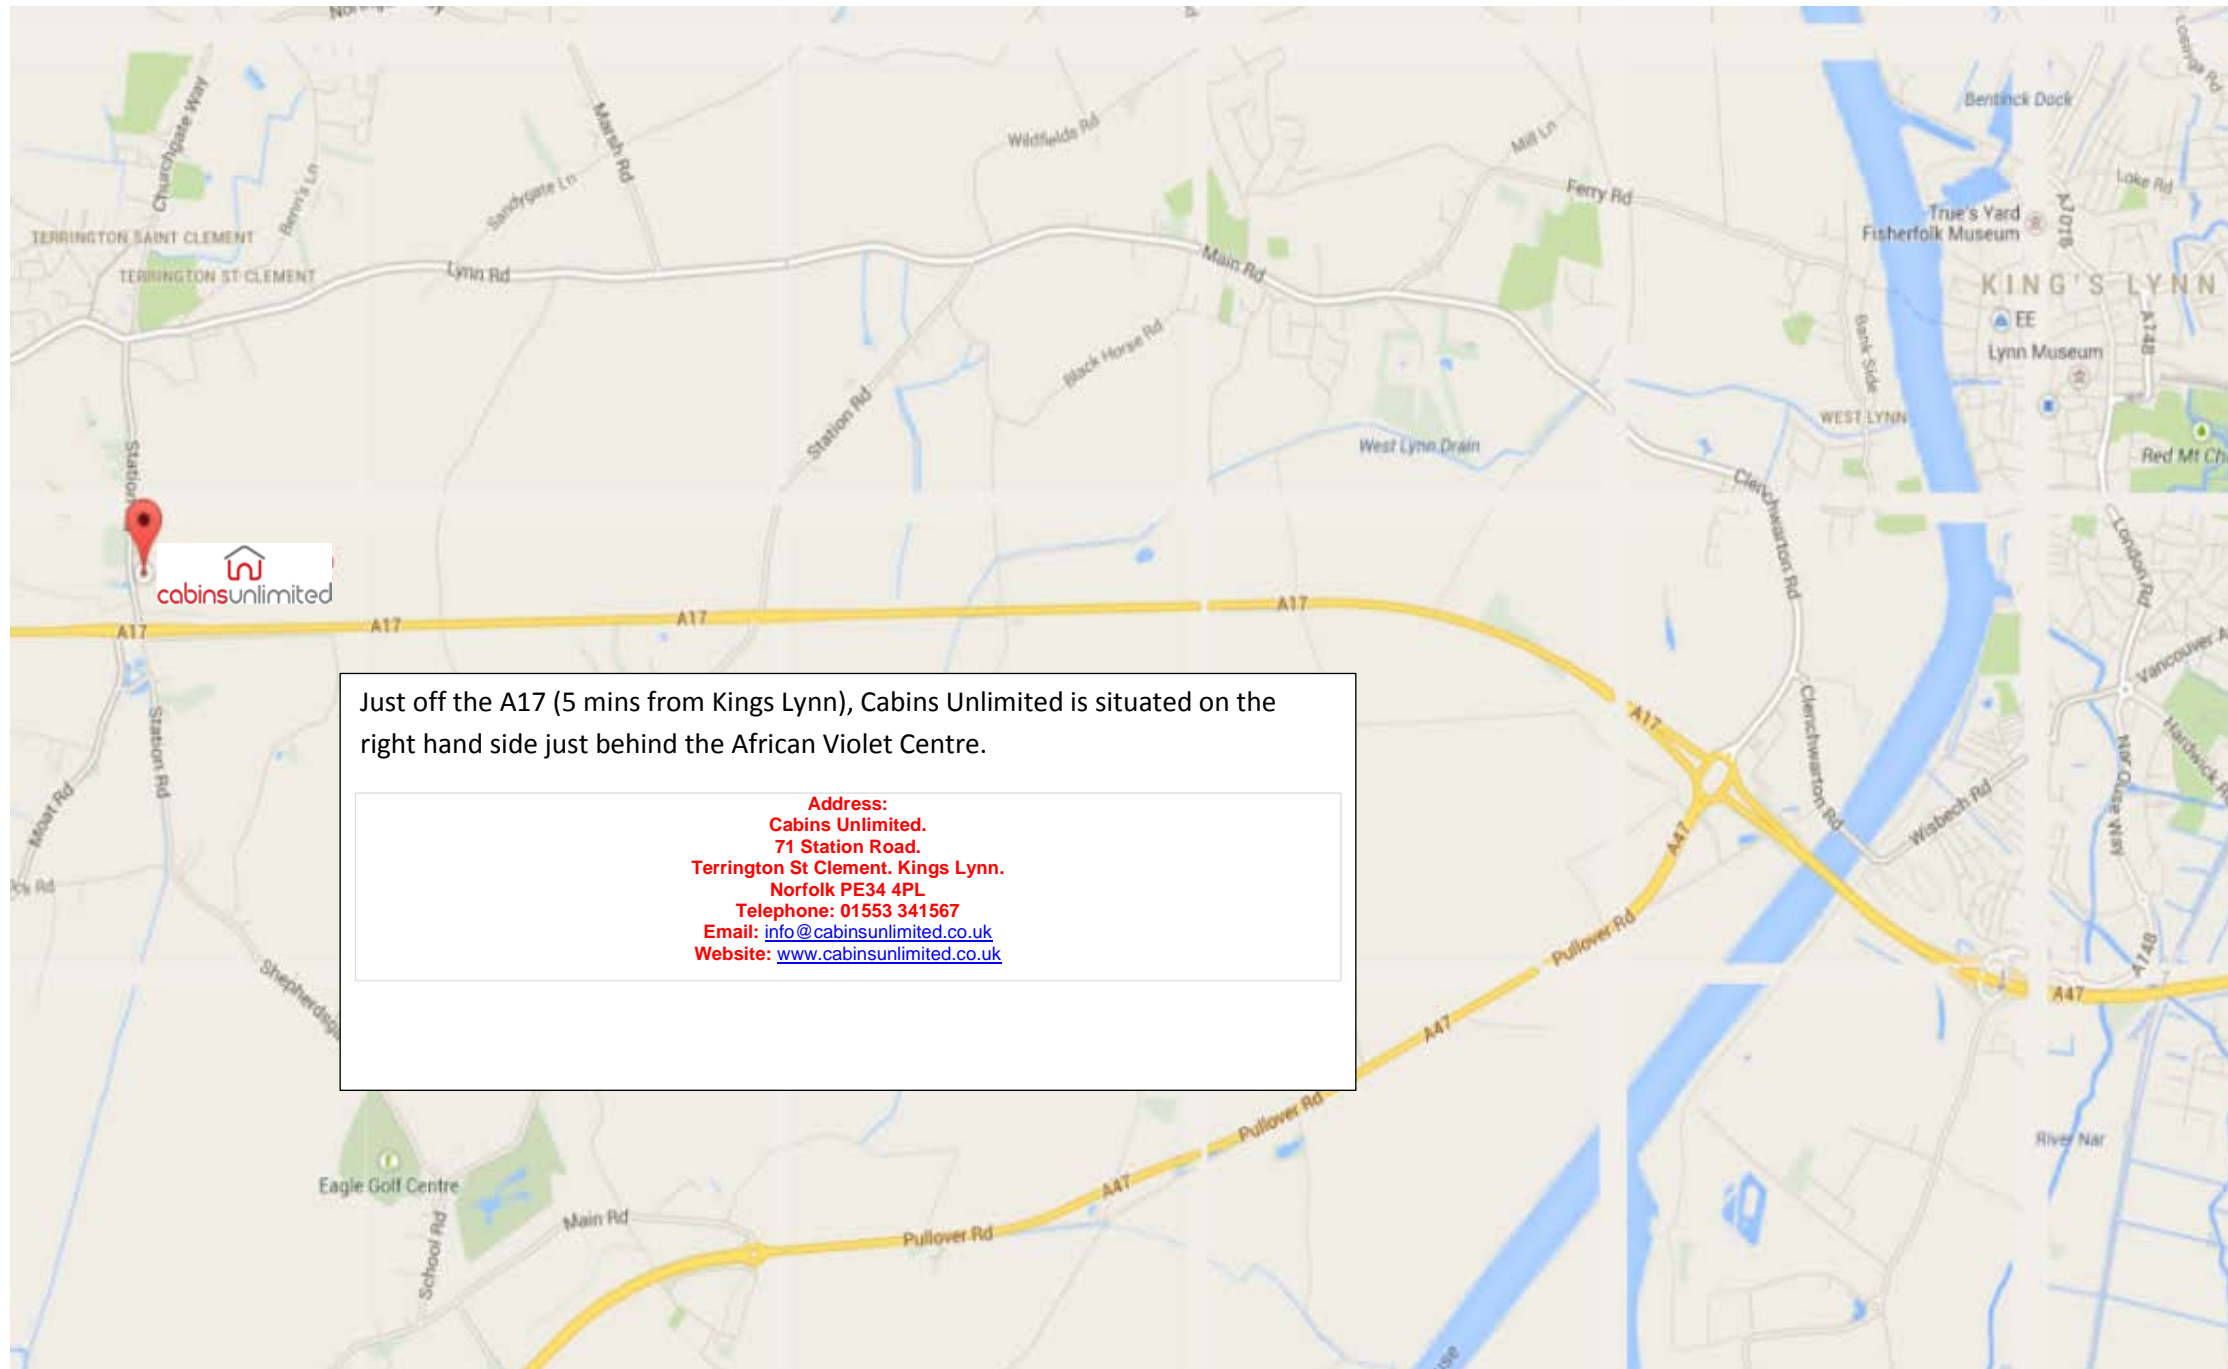

# HOW TO FIND CABINS UNLIMITED KINGS LYNN SHOW SITE

Just off the A17 (5 mins from Kings Lynn), Cabins Unlimited is situated on the right hand side just behind the African Violet Centre.

**Address:**  
**Cabins Unlimited.**  
**71 Station Road.**  
**Terrington St Clement. Kings Lynn.**  
**Norfolk PE34 4PL**  
**Telephone: 01553 341567**  
**Email: [info@cabinsunlimited.co.uk](mailto:info@cabinsunlimited.co.uk)**  
**Website: [www.cabinsunlimited.co.uk](http://www.cabinsunlimited.co.uk)**

**Address: Cabins Unlimited.  
71 Station Road.  
Terrington St Clement.  
Kings Lynn. Norfolk PE34 4PL  
Tel: **01553 341567****

Just off the A17 (5 mins from Kings Lynn), Cabins Unlimited is situated on the right hand side just behind the African Violet Centre.