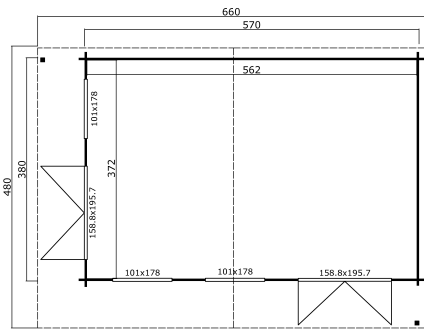

40 mm

3

0

PACKAGING: 2 PALLET(S)

 630 x 118 x 52 cm
978 kg

 630 x 118 x 52 cm
970 kg

EAN 4743329206239

DIMENSIONS

Floor area	20.91 m2
Roof dimensions	4.80 x 6.60 m
Cubic volume	≈ 50.05 m3
Wall height	≈ 2.34 m
Ridge height	≈ 2.45 m
Front overhang	≈ 80 cm

WINDOWS & DOORS

2 x Double door (DGP+*)	158.8 x 195.7 cm
3 x Double window fixed (DGP+*)	101.0 x 178.0 cm

*DGP+: Double Glazed Premium Plus

ROOF & FLOOR

Roof boards	18x90 mm
Floor boards	18x90 mm
Roof surface	31.68 m2
Roof angle	≈ 2 °
Treated Bearers	45x70 mm

* Optional roof covering available