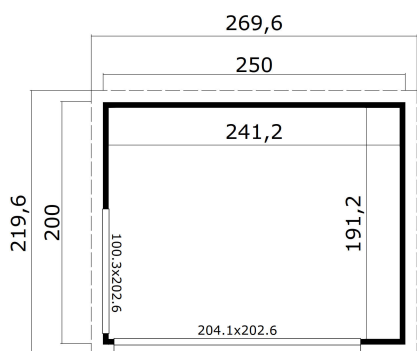

-  44 mm
-  1
-  0
-  **5 YEARS** GUARANTEE

PACKAGING: 2 PALLET(S)

-  250 x 118 x 60 cm
550 kg
-  245 x 118 x 27 cm
138 kg

EAN 4743329232580

DIMENSIONS

Floor area	4.61 m ²
Roof dimensions	2.20 x 2.70 m
Cubic volume	≈ 11.04 m ³
Wall height	≈ 2.39 m
Ridge height	≈ 2.39 m
Front overhang	≈ 10 cm

WINDOWS & DOORS

1 x Sliding door	204.1 x 202.6 cm
1 x Single window fixed	100.3 x 202.6 cm

ROOF & FLOOR

Roof boards	18x90 mm
Floor boards	18x90 mm
Roof surface	5.40 m ²
Roof angle	≈ 3.1 °
Treated Bearers	45x70 mm