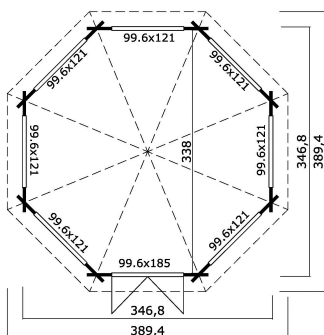

-  44 mm
-  2
-  9
-  **5 YEARS** GUARANTEE

PACKAGING: 3 PALLET(S)

-  208 x 118 x 58 cm
435 kg
-  346 x 118 x 81 cm
351 kg
-  136 x 116 x 78 cm
188 kg

EAN 4742913010979

DIMENSIONS

Floor area	9.46 m ²
Roof dimensions	3.89 x 3.89 m
Cubic volume	≈ 24.04 m ³
Wall height	≈ 2.17 m
Ridge height	≈ 3.45 m
Front overhang	≈ 21 cm

WINDOWS & DOORS

1 x Double door (SGC+A*)	99.6 x 185.0 cm
4 x Double window fixed (SGC+A*)	99.6 x 121.0 cm
3 x Double window open outward (SGC+A*)	99.6 x 121.0 cm

*SGC+A: Single Glazed Classic with Arches

ROOF & FLOOR

Roof boards	18x90 mm
Floor boards	18x90 mm
Roof surface	15.15 m ²
Roof angle	≈ 34 °
Treated Bearers	70x45 mm

* Optional roof covering available