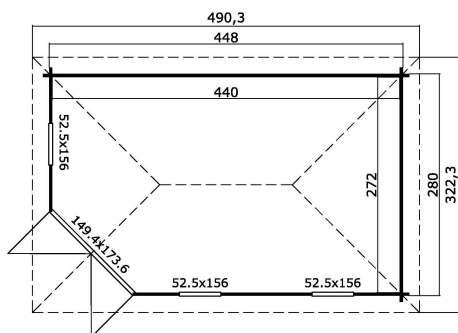

40 mm

2

8

PACKAGING: 1 PALLET(S)

630 x 118 x 60 cm
1000 kg

EAN 4742913010429

DIMENSIONS

Floor area	11.40 m ²
Roof dimensions	3.22 x 4.90 m
Cubic volume	≈ 26.0 m ³
Wall height	≈ 2.05 m
Ridge height	≈ 2.46 m
Front overhang	≈ 21 cm

WINDOWS & DOORS

1 x Double door (DGP+*)	149.4 x 173.6 cm
1 x Single window open inward (DGP+*)	52.5 x 156.0 cm
2 x Single window open inward (DGP+*)	52.5 x 156.0 cm

*DGP+: Double Glazed Premium Plus

ROOF & FLOOR

Roof boards	18x90 mm
Floor boards	18x90 mm
Roof surface	16.35 m ²
Roof angle	≈ 15 °
Treated Bearers	45x45 mm

* Optional roof covering available