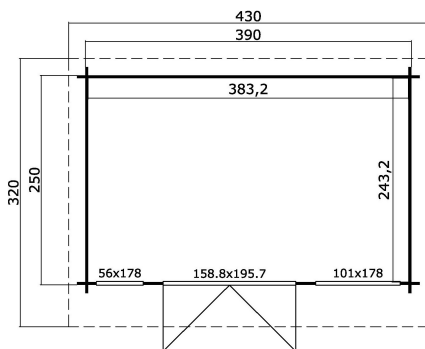

34  
mm

2

0

**PACKAGING: 1 PALLET(S)**

440 x 118 x 65 cm  
860 kg

EAN 4742913018920

**DIMENSIONS**

Floor area	9.32 m <sup>2</sup>
Roof dimensions	3.20 x 4.30 m
Cubic volume	≈ 20.72 m <sup>3</sup>
Wall height	≈ 2.11 m
Ridge height	≈ 2.34 m
Front overhang	≈ 20 cm

**WINDOWS & DOORS**

1 x Double door (DGP+*)	158.8 x 195.7 cm
1 x Single window open inward (DGP+*)	56.0 x 178.0 cm
1 x Double window fixed (DGP+*)	101.0 x 178.0 cm

\*DGP+: Double Glazed Premium Plus

**ROOF & FLOOR**

Roof boards	18x90 mm
Floor boards	18x90 mm
Roof surface	13.82 m <sup>2</sup>
Roof angle	≈ 5.3 °
Treated Bearers	45x70 mm

\* Optional roof covering available