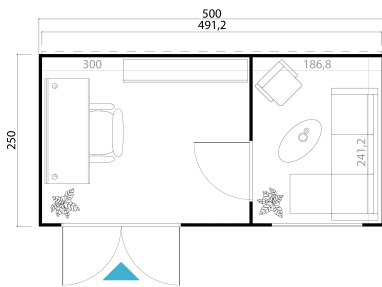

44
mm

1

0

The mark of responsible forestry

PACKAGING: 2 PALLET(S)

510 x 118 x 65 cm
1056 kg

200 x 118 x 50 cm
319 kg

EAN 4743329241889

DIMENSIONS

Floor area	11.85 m2
Roof dimensions	5.00 x 2.54 m
Cubic volume	≈ 28.36 m3
Wall height	≈ 2.39 m
Ridge height	≈ 2.39 m
Front overhang	≈ 0 cm

WINDOWS & DOORS

1 x Double door (DGAL*)	158.8 x 198.0 cm
1 x Single door (TP+*)	83.5 x 190.0 cm
1 x Single window open inward (DGAL*)	120.0 x 60.0 cm

*DGAL: Double Glazed Aluminium

*TP+: Solid Wood Premium Plus

ROOF & FLOOR

Roof boards	18x90 mm
Floor boards	18x90 mm
Roof surface	12.27 m2
Roof angle	≈ 3 °
Treated Bearers	45x45 mm

* Optional roof covering available