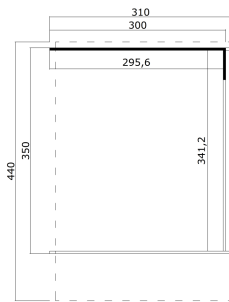

-  44 mm
-  2
-  0
- 5 YEARS** GUARANTEE

PACKAGING: 1 PALLET(S)

 450 x 118 x 38 cm
450 kg

EAN 4743329242466

DIMENSIONS

| | |
|-----------------|------------------------|
| Floor area | 9.94 m ² |
| Roof dimensions | 3.10 x 4.40 m |
| Cubic volume | ≈ 22.09 m ³ |
| Wall height | ≈ 2.17 m |
| Ridge height | ≈ 2.28 m |
| Front overhang | ≈ 80 cm |

WINDOWS & DOORS

ROOF & FLOOR

| | |
|--------------|----------------------|
| Roof boards | 18.5x90 mm |
| Roof surface | 13.64 m ² |
| Roof angle | ≈ 2 ° |

* Optional roof covering available