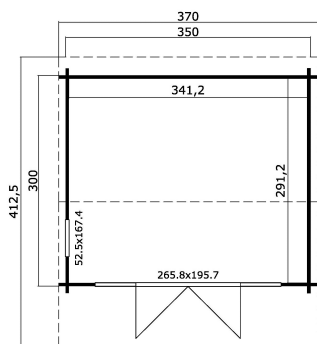

44 mm

2

6

PACKAGING: 1 PALLET(S)

441 x 118 x 75 cm
991 kg

EAN 4742913012140

DIMENSIONS

Floor area	9.94 m ²
Roof dimensions	4.12 x 3.70 m
Cubic volume	≈ 23.22 m ³
Wall height	≈ 2.22 m
Ridge height	≈ 2.45 m
Front overhang	≈ 10 cm

WINDOWS & DOORS

1 x Double door with windows on side (DGP+*)	265.8 x 195.7 cm
1 x Single window open outward (DGP+*)	52.5 x 167.4 cm

*DGP+: Double Glazed Premium Plus

ROOF & FLOOR

Roof boards	18x90 mm
Floor boards	18x90 mm
Roof surface	15.54 m ²
Roof angle	≈ 10.8 °
Treated Bearers	70x45 mm