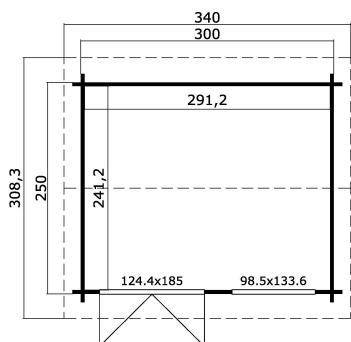

- 44 mm
- 1
- 5
- 5 YEARS**

PACKAGING: 1 PALLET(S)

440 x 118 x 65 cm
798 kg

EAN 4742913014403

DIMENSIONS

Floor area	7.02 m ²
Roof dimensions	3.08 x 3.40 m
Cubic volume	≈ 16.01 m ³
Wall height	≈ 2.11 m
Ridge height	≈ 2.45 m
Front overhang	≈ 20 cm

WINDOWS & DOORS

1 x Double door (DGP+A+*)	124.4 x 185.0 cm
1 x Double window open inward (DGP+A+*)	98.5 x 133.6 cm

*DGP+A+: Double Glazed Premium Plus with Arches

ROOF & FLOOR

Roof boards	18.5x90 mm
Floor boards	18x90 mm
Roof surface	10.88 m ²
Roof angle	≈ 15.6 °
Treated Bearers	70x45 mm