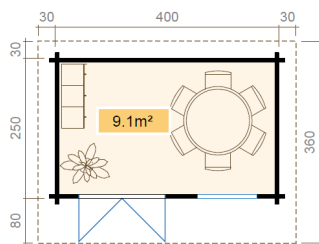

-  70 mm
-  2
-  0
-  **5 YEARS** GUARANTEE

EAN 4742913015127

**DIMENSIONS**

Floor area	9.11 m2
Roof dimensions	4.60 x 3.60 m
Cubic volume	≈ 20.75 m3
Wall height	≈ 2.24 m
Ridge height	≈ 2.39 m
Front overhang	≈ 80 cm

**WINDOWS & DOORS**

1 x Double door (2+*)	158.0 x 193.3 cm
1 x Double window open inward (2+*)	110.0 x 172.9 cm

\*2+: 2+

**ROOF & FLOOR**

Roof boards	18x90 mm
Floor boards	18x90 mm
Roof surface	16.56 m2
Roof angle	≈ 3.2 °
Treated Bearers	45x70 mm

\* Optional roof covering available

**PACKAGING: 1 PALLET(S)**

 420 x 114 x 90 cm  
1370 kg