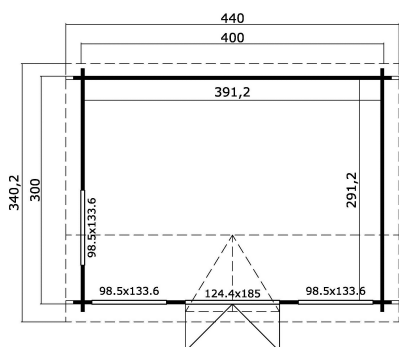

44 mm

2

8

PACKAGING: 1 PALLET(S)

440 x 118 x 70 cm
992 kg

EAN 4742913015240

DIMENSIONS

Floor area	11.39 m ²
Roof dimensions	3.40 x 4.40 m
Cubic volume	≈ 25.65 m ³
Wall height	≈ 2.11 m
Ridge height	≈ 2.39 m
Front overhang	≈ 20 cm

WINDOWS & DOORS

1 x Double door (DGP+A+*)	124.4 x 185.0 cm
2 x Double window open inward (DGP+A+*)	98.5 x 133.6 cm
1 x Double window open inward (DGP+*)	98.5 x 133.6 cm

*DGP+A+: Double Glazed Premium Plus with Arches

*DGP+: Double Glazed Premium Plus

ROOF & FLOOR

Roof boards	18x90 mm
Floor boards	18x90 mm
Roof surface	16.30 m ²
Roof angle	≈ 11/18.3/24.6 °
Treated Bearers	70x45 mm

* Optional roof covering available