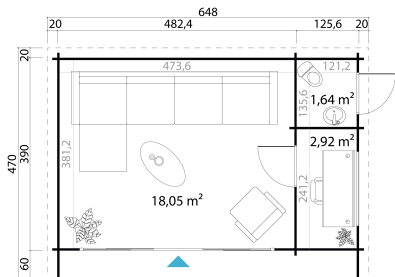

44 mm  
3  
0  
★ ★ ★  
GUARANTEE  
5 YEARS

EAN 4742913015820

**DIMENSIONS**

Floor area	22.84 m <sup>2</sup>
Roof dimensions	4.70 x 6.48 m
Cubic volume	≈ 55.98 m <sup>3</sup>
Wall height	≈ 2.34 m
Ridge height	≈ 2.56 m
Front overhang	≈ 20 cm

**PACKAGING: 1 PALLET(S)**

630 x 118 x 104 cm  
2350 kg

**WINDOWS & DOORS**

1 x Sliding door (DGP*)	391.4 x 195.7 cm
1 x Single door (TP+*)	83.5 x 190.0 cm
1 x Single door (TP+*)	83.5 x 190.0 cm
1 x Single window fixed (DGP*)	150.0 x 41.0 cm

\*DGP: Double Glazed Premium

\*TP+: Solid Wood Premium Plus

**ROOF & FLOOR**

Roof boards	18x90 mm
Floor boards	18x90 mm
Roof surface	30.51 m <sup>2</sup>
Roof angle	≈ 3.4 °
Treated Bearers	45x70 mm

\* Optional roof covering available