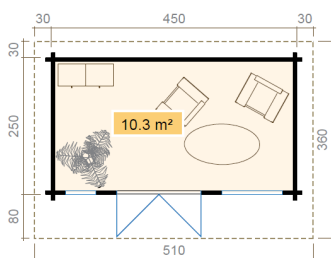

-  70 mm
-  2
-  0
-  **5 YEARS** GUARANTEE

PACKAGING: 1 PALLET(S)

 540 x 114 x 75 cm
1400 kg

EAN 4742913016124

DIMENSIONS

Floor area	10.29 m ²
Roof dimensions	5.10 x 3.60 m
Cubic volume	≈ 23.79 m ³
Wall height	≈ 2.24 m
Ridge height	≈ 2.39 m
Front overhang	≈ 80 cm

WINDOWS & DOORS

1 x Double door (2+*)	158.0 x 193.3 cm
1 x Single window open inward (2+*)	55.2 x 172.9 cm
1 x Double window open inward (2+*)	110.0 x 172.9 cm

*2+: 2+

ROOF & FLOOR

Roof boards	18x90 mm
Floor boards	18x90 mm
Roof surface	18.36 m ²
Roof angle	≈ 3.2 °
Treated Bearers	70x45 mm