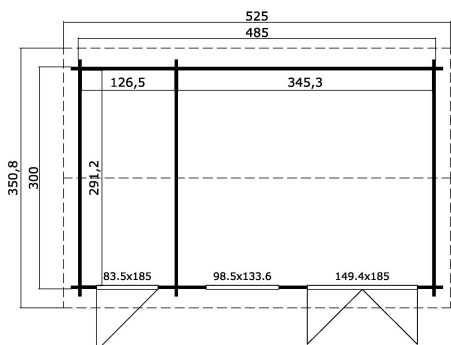

44 mm

2

8

PACKAGING: 1 PALLET(S)

630 x 118 x 71 cm
1334 kg

EAN 4742913017404

DIMENSIONS

Floor area	13.87 m ²
Roof dimensions	3.51 x 5.25 m
Cubic volume	≈ 32.01 m ³
Wall height	≈ 2.11 m
Ridge height	≈ 2.51 m
Front overhang	≈ 20 cm

WINDOWS & DOORS

1 x Double door (DGP+*)	149.4 x 185.0 cm
1 x Single door (TP+*)	83.5 x 185.0 cm
1 x Double window open inward (DGP+*)	98.5 x 133.6 cm

*DGP+: Double Glazed Premium Plus

*TP+: Solid Wood Premium Plus

ROOF & FLOOR

Roof boards	18x90 mm
Floor boards	18x90 mm
Roof surface	18.90 m ²
Roof angle	≈ 13 °
Treated Bearers	70x45 mm

* Optional roof covering available