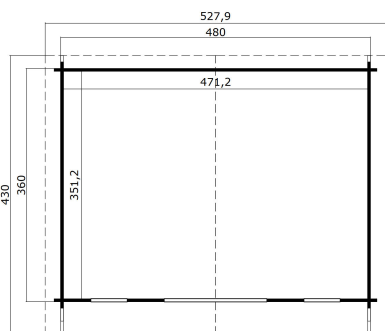

44
mm

2

9

PACKAGING: 2 PALLET(S)

 630 x 118 x 70 cm
1140 kg

 202 x 80 x 61 cm
214 kg

EAN 4743329223519

DIMENSIONS

Floor area	16.55 m ²
Roof dimensions	5.28 x 4.30 m
Cubic volume	≈ 40.09 m ³
Wall height	≈ 2.17 m
Ridge height	≈ 2.68 m
Front overhang	≈ 50 cm

WINDOWS & DOORS

1 x Double door (DGP+*)	158.8 x 195.7 cm
2 x Single window open inward (DGP+*)	56.0 x 178.0 cm
2 x Single window open inward (DGP+*)	56.0 x 178.0 cm

*DGP+: Double Glazed Premium Plus

ROOF & FLOOR

Roof boards	18x90 mm
Floor boards	18x90 mm
Roof surface	23.22 m ²
Roof angle	≈ 12.1 °
Treated Bearers	45x45 mm

* Optional roof covering available