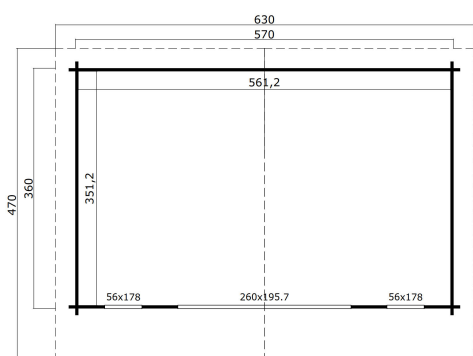

44 mm

3

0

PACKAGING: 2 PALLET(S)

630 x 118 x 82 cm
1550 kg

390 x 88 x 28 cm
120 kg

EAN 4743329232252

DIMENSIONS

Floor area	19.71 m ²
Roof dimensions	4.70 x 6.30 m
Cubic volume	≈ 44.38 m ³
Wall height	≈ 2.11 m
Ridge height	≈ 2.39 m
Front overhang	≈ 30 cm

WINDOWS & DOORS

1 x Folding door (2+*)	260.0 x 195.7 cm
1 x Single window open inward (DGP+*)	56.0 x 178.0 cm
1 x Single window open inward (DGP+*)	56.0 x 178.0 cm

*DGP+: Double Glazed Premium Plus

*2+: 2+

ROOF & FLOOR

Roof boards	18x90 mm
Floor boards	18x90 mm
Roof surface	30.20 m ²
Roof angle	≈ 3.7 °
Treated Bearers	45x70 mm

* Optional roof covering available