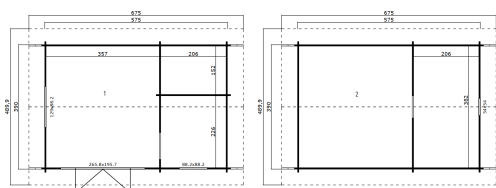

-  40 mm
-  4
-  0
-  **5 YEARS** GUARANTEE

PACKAGING: 2 PALLET(S)

-  630 x 118 x 100 cm
2050 kg
-  202 x 118 x 53 cm
250 kg

EAN 4743329232306

DIMENSIONS

Floor area	21.66 m ²
Roof dimensions	4.90 x 6.75 m
Cubic volume	≈ 61.11 m ³
Wall height	≈ 2.34 m
Ridge height	≈ 3.31 m
Front overhang	≈ 50 cm

WINDOWS & DOORS

1 x Double door with windows on side (DGP+*)	265.8 x 195.7 cm
1 x Single door (DGP+*)	83.5 x 190.0 cm
1 x Double window open inward (DGP+*)	129.0 x 88.2 cm
1 x Single window open inward (DGP+*)	88.2 x 88.2 cm
1 x Single window open inward (DGP+*)	54.0 x 54.0 cm

*DGP+: Double Glazed Premium Plus

ROOF & FLOOR

Roof boards	18x90 mm
Floor boards	18x90 mm
Roof surface	37.12 m ²
Roof angle	≈ 27 °
Treated Bearers	70x45 mm

* Optional roof covering available