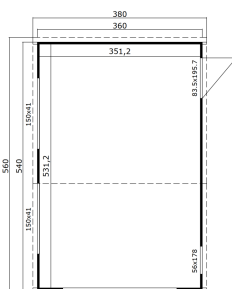

-  44 mm
-  3
-  0
-  **GUARANTEE**  
2 YEARS

**PACKAGING: 1 PALLET(S)**

560 x 118 x 73 cm  
1254 kg

EAN 4743329255039

**DIMENSIONS**

Floor area	18.66 m <sup>2</sup>
Roof dimensions	3.80 x 5.60 m
Cubic volume	≈ 45.73 m <sup>3</sup>
Wall height	≈ 2.39 m
Ridge height	≈ 2.51 m
Front overhang	≈ 10 cm

**WINDOWS & DOORS**

1 x Single door (TP+*)	83.5 x 190.0 cm
1 x Single window open inward (DGP+*)	56.0 x 178.0 cm
2 x Single window fixed (DGP+*)	150.0 x 41.0 cm

\*DGP+: Double Glazed Premium Plus

\*TP+: Solid Wood Premium Plus

**ROOF & FLOOR**

Roof boards	18.5x90 mm
Roof surface	21.28 m <sup>2</sup>
Roof angle	≈ 1 °

\* Optional roof covering available