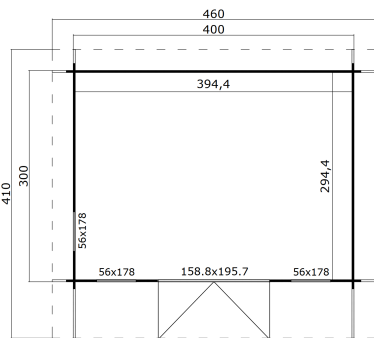

28 mm

2

0

PACKAGING: 1 PALLET(S)

470 x 118 x 66 cm
862 kg

EAN 4743329237967

DIMENSIONS

Floor area	11.61 m ²
Roof dimensions	4.60 x 4.10 m
Cubic volume	≈ 25.81 m ³
Wall height	≈ 2.11 m
Ridge height	≈ 2.34 m
Front overhang	≈ 80 cm

WINDOWS & DOORS

1 x Double door (SGC*)	158.8 x 195.7 cm
2 x Single window open inward (SGC*)	56.0 x 178.0 cm
1 x Single window open inward (SGC*)	56.0 x 178.0 cm

*SGC: Single Glazed Classic

ROOF & FLOOR

Roof boards	18x90 mm
Floor boards	18x90 mm
Roof surface	19.00 m ²
Roof angle	≈ 4.4 °
Treated Bearers	45x45 mm