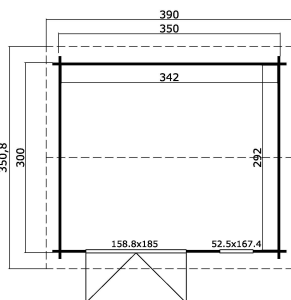

40  
mm

2

6

**PACKAGING: 1 PALLET(S)**

440 x 118 x 66 cm  
896 kg

EAN 4742913016025

**DIMENSIONS**

Floor area	9.99 m <sup>2</sup>
Roof dimensions	3.51 x 3.90 m
Cubic volume	≈ 22.77 m <sup>3</sup>
Wall height	≈ 2.11 m
Ridge height	≈ 2.45 m
Front overhang	≈ 20 cm

**WINDOWS & DOORS**

1 x Double door (DGP+*)	158.8 x 185.0 cm
1 x Single window open inward (DGP+*)	52.5 x 167.4 cm

\*DGP+: Double Glazed Premium Plus

**ROOF & FLOOR**

Roof boards	18x90 mm
Floor boards	18x90 mm
Roof surface	14.04 m <sup>2</sup>
Roof angle	≈ 13 °
Treated Bearers	70x45 mm