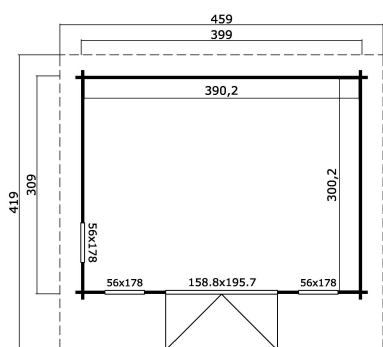

44 mm

2

8

**PACKAGING: 1 PALLET(S)**

630 x 118 x 64 cm  
1128 kg

EAN 4742913014601

**DIMENSIONS**

Floor area	11.71 m <sup>2</sup>
Roof dimensions	4.19 x 4.59 m
Cubic volume	≈ 26.04 m <sup>3</sup>
Wall height	≈ 2.11 m
Ridge height	≈ 2.34 m
Front overhang	≈ 30 cm

**WINDOWS & DOORS**

1 x Double door (DGP+*)	158.8 x 195.7 cm
2 x Single window open inward (DGP+*)	56.0 x 178.0 cm
1 x Single window open inward (DGP+*)	56.0 x 178.0 cm

\*DGP+: Double Glazed Premium Plus

**ROOF & FLOOR**

Roof boards	18x90 mm
Floor boards	18x90 mm
Roof surface	19.29 m <sup>2</sup>
Roof angle	≈ 4.3 °
Treated Bearers	45x70 mm

\* Optional roof covering available