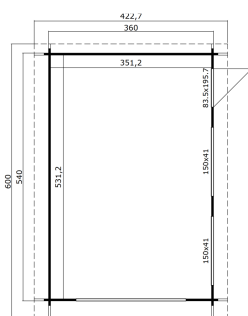

44 mm

3

0

**PACKAGING: 1 PALLET(S)**

630 x 118 x 63 cm  
1180 kg

EAN 4742913010566

**DIMENSIONS**

Floor area	18.66 m <sup>2</sup>
Roof dimensions	4.23 x 6.00 m
Cubic volume	≈ 42.54 m <sup>3</sup>
Wall height	≈ 2.22 m
Ridge height	≈ 2.34 m
Front overhang	≈ 40 cm

**WINDOWS & DOORS**

1 x Single door (MGC*)	83.5 x 195.7 cm
2 x Single window fixed (MGC*)	150.0 x 41.0 cm

\*MGC: Opaque Glazed Classic

**ROOF & FLOOR**

Roof boards	18x90 mm
Roof surface	24.90 m <sup>2</sup>
Roof angle	≈ 1.8 °