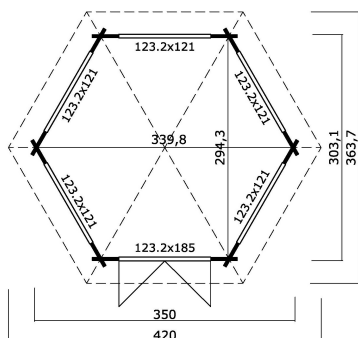

-  44 mm
-  2
-  8
-  5 YEARS

**PACKAGING: 2 PALLET(S)**

-  310 x 118 x 85 cm  
630 kg
-  140 x 48 x 141 cm  
163 kg

EAN 4742913010955

**DIMENSIONS**

Floor area	7.50 m <sup>2</sup>
Roof dimensions	4.20 x 3.64 m
Cubic volume	≈ 18.21 m <sup>3</sup>
Wall height	≈ 2.11 m
Ridge height	≈ 3.07 m
Front overhang	≈ 30 cm

**WINDOWS & DOORS**

1 x Double door (SGC+A*)	123.2 x 185.0 cm
2 x Double window open outward (SGC+A*)	123.2 x 121.0 cm
3 x Double window fixed (SGC+A*)	123.2 x 121.0 cm

\*SGC+A: Single Glazed Classic with Arches

**ROOF & FLOOR**

Roof boards	18x90 mm
Floor boards	18x90 mm
Roof surface	13.61 m <sup>2</sup>
Roof angle	≈ 30 °
Treated Bearers	70x45 mm

\* Optional roof covering available