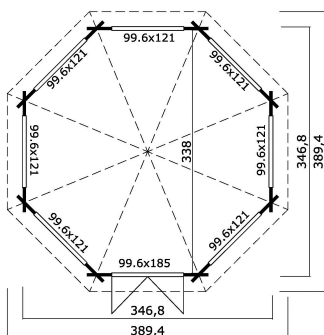

-  44 mm
-  2
-  9
-  **5 YEARS** GUARANTEE

**PACKAGING: 3 PALLET(S)**

-  208 x 118 x 58 cm  
435 kg
-  346 x 118 x 81 cm  
351 kg
-  136 x 116 x 78 cm  
188 kg

EAN 4742913010979

**DIMENSIONS**

Floor area	9.46 m <sup>2</sup>
Roof dimensions	3.89 x 3.89 m
Cubic volume	≈ 24.04 m <sup>3</sup>
Wall height	≈ 2.17 m
Ridge height	≈ 3.45 m
Front overhang	≈ 21 cm

**WINDOWS & DOORS**

1 x Double door (SGC+A*)	99.6 x 185.0 cm
4 x Double window fixed (SGC+A*)	99.6 x 121.0 cm
3 x Double window open outward (SGC+A*)	99.6 x 121.0 cm

\*SGC+A: Single Glazed Classic with Arches

**ROOF & FLOOR**

Roof boards	18x90 mm
Floor boards	18x90 mm
Roof surface	15.15 m <sup>2</sup>
Roof angle	≈ 34 °
Treated Bearers	70x45 mm

\* Optional roof covering available