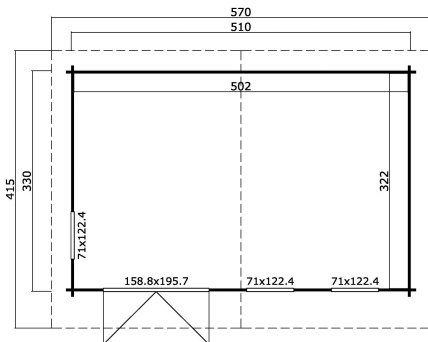

40
mm

3

10

PACKAGING: 1 PALLET(S)

630 x 118 x 60 cm
1221 kg

EAN 4742913017978

DIMENSIONS

Floor area	16.16 m ²
Roof dimensions	4.15 x 5.70 m
Cubic volume	≈ 35.01 m ³
Wall height	≈ 2.11 m
Ridge height	≈ 2.22 m
Front overhang	≈ 30 cm

WINDOWS & DOORS

1 x Double door (DGP+*)	158.8 x 195.7 cm
2 x Single window open inward (DGP+*)	71.0 x 122.4 cm
1 x Single window open inward (DGP+*)	71.0 x 122.4 cm

*DGP+: Double Glazed Premium Plus

ROOF & FLOOR

Roof boards	18x90 mm
Floor boards	18x90 mm
Roof surface	23.79 m ²
Roof angle	≈ 2 °
Treated Bearers	70x45 mm

* Optional roof covering available