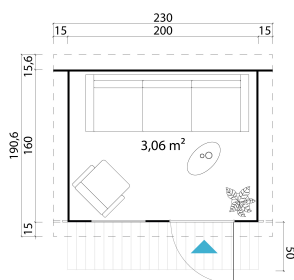

 19 mm
 1
 0
 **5 YEARS** GUARANTEE

EAN 4743329236250

DIMENSIONS

Floor area	3.06 m ²
Roof dimensions	2.30 x 1.91 m
Cubic volume	≈ 5.24 m ³
Wall height	≈ 1.54 m
Ridge height	≈ 1.88 m
Front overhang	≈ 15 cm

PACKAGING: 1 PALLET(S)

 235 x 118 x 39 cm
 265 kg

WINDOWS & DOORS

1 x Single door (XGZ*)	74.0 x 138.0 cm
1 x Single window fixed (XGC*)	56.0 x 122.4 cm

*XGC: Plexi Glazed Classic

*XGZ: Plexi Glazed Shed Door

ROOF & FLOOR

Roof boards	15.5x90 mm
Floor boards	15.5x90 mm
Roof surface	4.40 m ²
Roof angle	≈ 12 °
Treated Bearers	45x45 mm

* Optional roof covering available