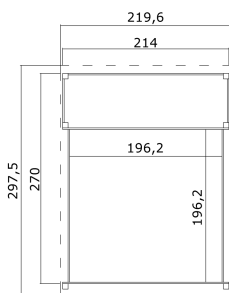

19
mm

1

0

PACKAGING: 1 PALLET(S)

305 x 118 x 31 cm
267 kg

EAN 4743329241643

DIMENSIONS

Floor area	5.26 m ²
Roof dimensions	2.09 x 2.97 m
Cubic volume	≈ 7.41 m ³
Wall height	≈ 1.03 m
Ridge height	≈ 1.79 m
Front overhang	≈ 15 cm

WINDOWS & DOORS

ROOF & FLOOR

Roof boards	18.5x90 mm
Floor boards	18.5x90 mm
Roof surface	3.90 m ²
Roof angle	≈ 10 °
Treated Bearers	0x0 mm

* Optional roof covering available