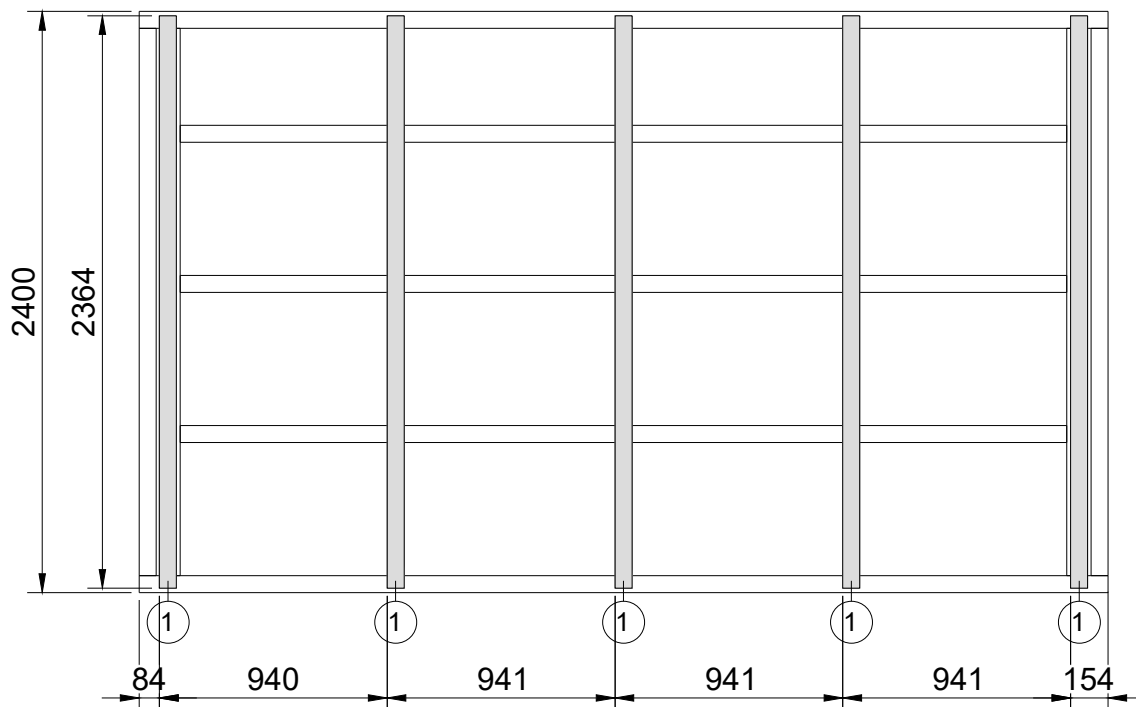

If you do not follow recommendation, product will lose its warranty.

1. Sauna Pod 2.4x4

1.2 Sauna Pod 2.4x4

1

2

BOTTOM

2. Sauna Pod 2.4x4

3. Sauna Pod 2.4x4

POD2.4-I 714x682

POD2.4-I 710x1860

POD2.4-I 1030x1710

T-GC-4x70

1

2

4. Sauna Pod 2.4x4

5. Sauna pod 2.4x4