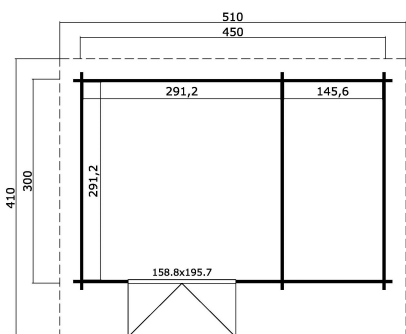

44
mm

3

9

PACKAGING: 1 PALLET(S)

630 x 118 x 70 cm
1457 kg

EAN 4742913012447

DIMENSIONS

Floor area	12.85 m ²
Roof dimensions	4.10 x 5.10 m
Cubic volume	≈ 29.29 m ³
Wall height	≈ 2.22 m
Ridge height	≈ 2.34 m
Front overhang	≈ 30 cm

WINDOWS & DOORS

1 x Double door (DGP+*)	158.8 x 195.7 cm
1 x Single door (TP+*)	83.5 x 195.7 cm
1 x Single window open inward (DGP+*)	56.0 x 178.0 cm

*DGP+: Double Glazed Premium Plus

*TP+: Solid Wood Premium Plus

ROOF & FLOOR

Roof boards	18x90 mm
Floor boards	18x90 mm
Roof surface	20.93 m ²
Roof angle	≈ 2.2 °
Treated Bearers	70x45 mm

* Optional roof covering available