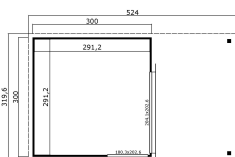

-  44 mm
-  2
-  0
-  5 YEARS

PACKAGING: 2 PALLET(S)

-  510 x 118 x 63 cm
914 kg
-  245 x 118 x 27 cm
190 kg

EAN 4743329203054

DIMENSIONS

Floor area	8.48 m ²
Roof dimensions	3.20 x 5.24 m
Cubic volume	≈ 20.3 m ³
Wall height	≈ 2.39 m
Ridge height	≈ 2.39 m
Front overhang	≈ 214 cm

WINDOWS & DOORS

1 x Sliding door	204.1 x 202.6 cm
1 x Single window fixed	100.3 x 202.6 cm

ROOF & FLOOR

Roof boards	18x90 mm
Floor boards	18x90 mm
Roof surface	15.71 m ²
Roof angle	≈ 2.2 °
Treated Bearers	45x70 mm