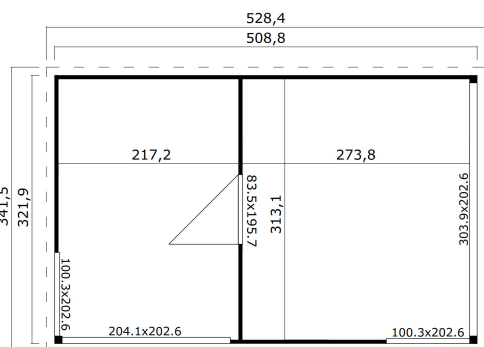

-  44 mm
-  2
-  0
-  **GUARANTEE**  
5 YEARS

**PACKAGING: 2 PALLET(S)**

-  630 x 118 x 63 cm  
1230 kg
-  245 x 118 x 41 cm  
420 kg

EAN 4743329203061

**DIMENSIONS**

Floor area	15.67 m <sup>2</sup>
Roof dimensions	3.42 x 5.29 m
Cubic volume	≈ 37.51 m <sup>3</sup>
Wall height	≈ 2.39 m
Ridge height	≈ 2.39 m
Front overhang	≈ 10 cm

**WINDOWS & DOORS**

1 x Sliding door	303.9 x 202.6 cm
1 x Sliding door	204.1 x 202.6 cm
1 x Single door	83.5 x 195.7 cm
2 x Single window fixed	100.3 x 202.6 cm

**ROOF & FLOOR**

Roof boards	18x90 mm
Floor boards	18x90 mm
Roof surface	17.18 m <sup>2</sup>
Roof angle	≈ 1.9 °
Treated Bearers	45x70 mm