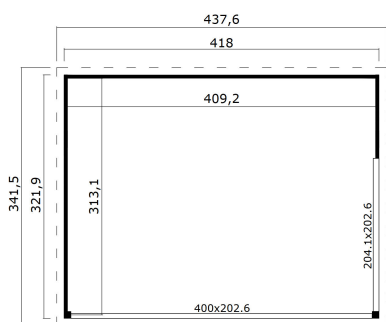

-  44 mm
-  2
-  0
-  **5 YEARS**

PACKAGING: 2 PALLET(S)

-  440 x 118 x 66 cm
925 kg
-  245 x 118 x 41 cm
375 kg

EAN 4743329203078

DIMENSIONS

Floor area	12.82 m ²
Roof dimensions	3.42 x 4.38 m
Cubic volume	≈ 30.68 m ³
Wall height	≈ 2.39 m
Ridge height	≈ 2.39 m
Front overhang	≈ 10 cm

WINDOWS & DOORS

1 x Sliding door	400.0 x 202.6 cm
1 x Sliding door	204.1 x 202.6 cm

ROOF & FLOOR

Roof boards	18x90 mm
Floor boards	18x90 mm
Roof surface	14.22 m ²
Roof angle	≈ 1.9 °
Treated Bearers	45x70 mm