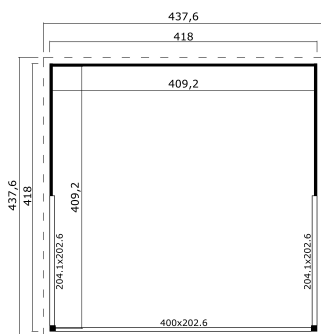

-  44 mm
-  2
-  0
-  **GUARANTEE**
- 5 YEARS**

**PACKAGING: 2 PALLET(S)**

-  440 x 118 x 66 cm  
1023 kg
-  245 x 118 x 41 cm  
480 kg

EAN 4743329203085

**DIMENSIONS**

Floor area	16.74 m <sup>2</sup>
Roof dimensions	4.38 x 4.38 m
Cubic volume	≈ 40.09 m <sup>3</sup>
Wall height	≈ 2.39 m
Ridge height	≈ 2.39 m
Front overhang	≈ 10 cm

**WINDOWS & DOORS**

1 x Sliding door	400.0 x 202.6 cm
2 x Sliding door	204.1 x 202.6 cm

**ROOF & FLOOR**

Roof boards	18x90 mm
Floor boards	18x90 mm
Roof surface	18.38 m <sup>2</sup>
Roof angle	≈ 1.5 °
Treated Bearers	45x70 mm