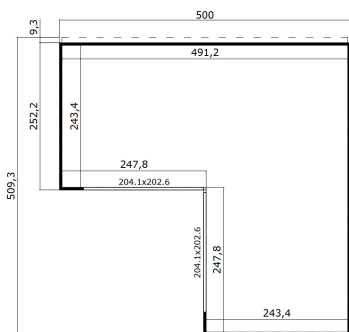

-  44 mm
-  2
-  0
-  **5 YEARS**

PACKAGING: 2 PALLET(S)

-  630 x 118 x 76 cm
1560 kg
-  245 x 118 x 41 cm
250 kg

EAN 4743329219468

DIMENSIONS

Floor area	17.90 m ²
Roof dimensions	5.20 x 5.20 m
Cubic volume	≈ 58.45 m ³
Wall height	≈ 2.51 m
Ridge height	≈ 2.51 m
Front overhang	≈ 10 cm

WINDOWS & DOORS

2 x Sliding door	204.1 x 202.6 cm
------------------	------------------

ROOF & FLOOR

Roof boards	18x90 mm
Floor boards	18x90 mm
Roof surface	18.97 m ²
Roof angle	≈ 1.3 °
Treated Bearers	45x70 mm