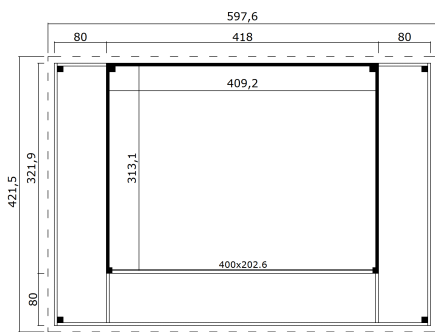

-  44 mm
-  3
-  0
-  **5 YEARS** GUARANTEE

PACKAGING: 2 PALLET(S)

-  630 x 118 x 78 cm
1200 kg
-  245 x 118 x 41 cm
250 kg

EAN 4743329230173

DIMENSIONS

Floor area	22.38 m ²
Roof dimensions	4.22 x 5.98 m
Cubic volume	≈ 53.57 m ³
Wall height	≈ 2.39 m
Ridge height	≈ 2.39 m
Front overhang	≈ 10 cm

WINDOWS & DOORS

1 x Sliding door	400.0 x 202.6 cm
------------------	------------------

ROOF & FLOOR

Roof boards	18x90 mm
Floor boards	18x90 mm
Roof surface	24.46 m ²
Roof angle	≈ 2.1 °
Treated Bearers	45x70 mm