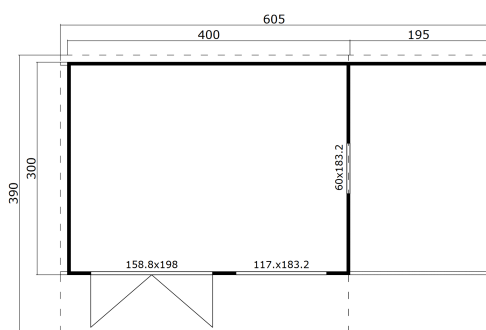

-  44 mm
-  2
-  0
-  **5 YEARS** GUARANTEE

**PACKAGING: 2 PALLET(S)**

-  630 x 118 x 71 cm  
1470 kg
-  200 x 118 x 73 cm  
220 kg

EAN 4743329234331

**DIMENSIONS**

Floor area	11.39 m <sup>2</sup>
Roof dimensions	6.05 x 3.90 m
Cubic volume	≈ 27.92 m <sup>3</sup>
Wall height	≈ 2.39 m
Ridge height	≈ 2.51 m
Front overhang	≈ 80 cm

**WINDOWS & DOORS**

1 x Double door	158.8 x 198.0 cm
1 x Single window open inward	60.0 x 183.2 cm
1 x Double window open inward	117.0 x 183.2 cm

**ROOF & FLOOR**

Roof boards	18x90 mm
Floor boards	18x90 mm
Roof surface	23.60 m <sup>2</sup>
Roof angle	≈ 2.2 °
Treated Bearers	45x70 mm