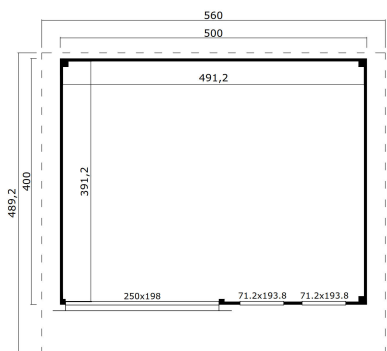

-  44 mm
-  3
-  0
-  **5 YEARS** GUARANTEE

PACKAGING: 2 PALLET(S)

-  560 x 118 x 85 cm
1350 kg
-  380 x 88 x 50 cm
280 kg

EAN 4743329234386

DIMENSIONS	
------------	--

Floor area	19.22 m ²
Roof dimensions	5.60 x 4.90 m
Cubic volume	≈ 46.0 m ³
Wall height	≈ 2.39 m
Ridge height	≈ 2.39 m
Front overhang	≈ 80 cm

WINDOWS & DOORS	
-----------------	--

1 x Folding door	250.0 x 198.0 cm
2 x Single window open inward	60.0 x 183.2 cm

ROOF & FLOOR	
--------------	--

Roof boards	18x90 mm
Floor boards	18x90 mm
Roof surface	26.90 m ²
Roof angle	≈ 1.6 °
Treated Bearers	45x70 mm