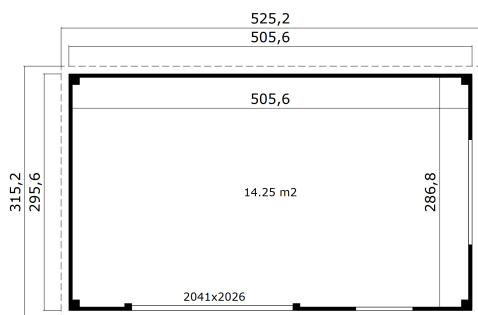

- 44 mm
- 2
- 0
- ★ ★ ★**
GUARANTEE
5 YEARS

PACKAGING: 1 PALLET(S)

530 x 118 x 74 cm
1261 kg

EAN 4743329249397

DIMENSIONS

Floor area	14.25 m2
Roof dimensions	5.25 x 3.15 m
Cubic volume	≈ 34.11 m3
Wall height	≈ 2.39 m
Ridge height	≈ 2.39 m
Front overhang	≈ 10 cm

WINDOWS & DOORS

1 x Sliding door (SGAL*)	204.1 x 202.6 cm
1 x Single window open inward (SGAL*)	60.0 x 183.2 cm
1 x Single window open inward (SGAL*)	120.0 x 65.0 cm

*SGAL: Single Glazed Aluminium

ROOF & FLOOR

Roof boards	18.5x90 mm
Floor boards	18.5x90 mm
Roof surface	16.80 m2
Roof angle	≈ 2 °
Treated Bearers	70x45 mm

* Optional roof covering available