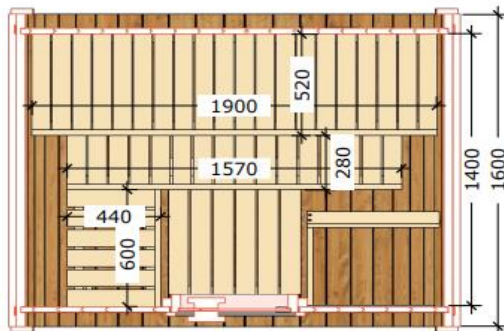

Terrace Sauna

PACKAGING: 1 PALLET

200x120x90 cm

Available materials

Walls: Spruce / Thermo

Saunabenches: Alder / Thermo-Aspen

Roofing shingles: Black, Red, Green, Brown

* Check pricelist for other options

DIMENSIONS

Cubic volume:	≈ 4,4 m ³
External Diameter:	2050 mm
Total length:	1600 mm
Total height:	2150 mm

WINDOWS & DOORS

Door:	1690x590 mm
Windows:	N/A

Standard set includes

- Foundation cradles
- Side walls 42mm
- Front and back walls 28mm
- Glass Door - 8mm tempered bronze glass
- Roofing shingles
- Fascia Boards
- Saunabenches
- Floor
- Heater guard
- Stainless Steel barrel Bands
- Montage kit (Screws and other fasteners)
- Ventilation Grids
- Detailed Assembly instructions