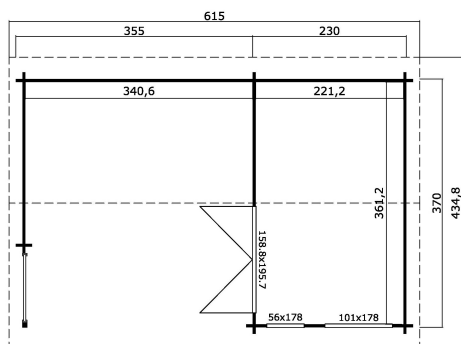

44 mm

3

11

The mark of responsible forestry

PACKAGING: 1 PALLET(S)

630 x 118 x 70 cm
1482 kg

EAN 4742913017527

DIMENSIONS

Floor area	20.45 m ²
Roof dimensions	4.35 x 6.15 m
Cubic volume	≈ 47.21 m ³
Wall height	≈ 2.17 m
Ridge height	≈ 2.45 m
Front overhang	≈ 20 cm

WINDOWS & DOORS

1 x Double door (DGP+*)	158.8 x 195.7 cm
1 x Double window open inward (DGP+*)	56.0 x 178.0 cm
1 x Double window fixed (DGP+*)	101.0 x 178.0 cm

*DGP+: Double Glazed Premium Plus

ROOF & FLOOR

Roof boards	18x90 mm
Floor boards	18x90 mm
Roof surface	27.06 m ²
Roof angle	≈ 8.8 °
Treated Bearers	45x45 mm

* Optional roof covering available