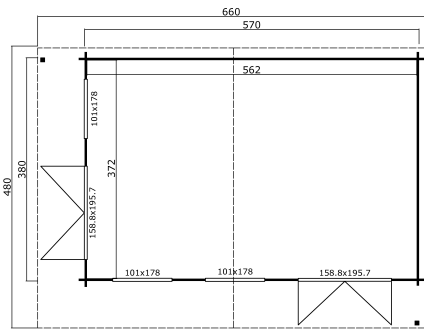

40
mm

3

0

PACKAGING: 2 PALLET(S)

630 x 118 x 52 cm
978 kg

630 x 118 x 52 cm
970 kg

EAN 4743329239800

DIMENSIONS

Floor area	20.91 m ²
Roof dimensions	4.80 x 6.60 m
Cubic volume	≈ 50.05 m ³
Wall height	≈ 2.34 m
Ridge height	≈ 2.45 m
Front overhang	≈ 80 cm

WINDOWS & DOORS

2 x Double door (DGP+*)	158.8 x 195.7 cm
3 x Double window fixed (DGP+*)	101.0 x 178.0 cm

*DGP+: Double Glazed Premium Plus

ROOF & FLOOR

Roof boards	18x90 mm
Floor boards	18x90 mm
Roof surface	31.68 m ²
Roof angle	≈ 2 °
Treated Bearers	45x70 mm

* Optional roof covering available