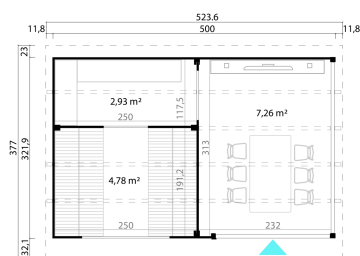

-  44 mm
-  3
-  0
-  5 YEARS

PACKAGING: 2 PALLET(S)

-  600 x 95 x 118 cm
1816 kg
-  310 x 50 x 118 cm
494 kg

DIMENSIONS

Floor area	15.38 m ²
Roof dimensions	5.20 x 3.70 m
Cubic volume	≈ 35.94 m ³
Wall height	≈ 2.28 m
Ridge height	≈ 2.39 m
Front overhang	≈ 30 cm

WINDOWS & DOORS

1 x Single door (DGP+*)	83.5 x 190.0 cm
1 x Sliding door (DGAL*)	202.1 x 200.0 cm
1 x Sliding door (DGAL*)	303.9 x 202.6 cm
1 x Single window fixed (DGP+*)	150.0 x 41.0 cm

*DGP+: Double Glazed Premium Plus

*DGAL: Double Glazed Aluminium

ROOF & FLOOR

Roof boards	18.5x90 mm
Floor boards	18.5x90 mm
Roof surface	19.24 m ²
Roof angle	≈ 2.1 °
Treated Bearers	45x70 mm

* Optional roof covering available