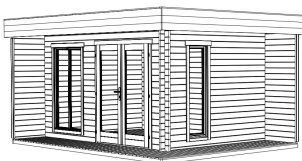

-  40 mm
-  3
-  0
-  **5 YEARS** GUARANTEE

EAN 4743329285432

DIMENSIONS

Floor area	10.12 m ²
Roof dimensions	3.70 x 4.80 m
Cubic volume	≈ 25.09 m ³
Wall height	≈ 2.45 m
Ridge height	≈ 2.51 m
Front overhang	≈ 80 cm

PACKAGING: 1 PALLET(S)

 630 x 68 x 118 cm
1365 kg

WINDOWS & DOORS

1 x Double door (DGP+*)	158.8 x 195.7 cm
1 x Double window fixed (DGP+*)	101.0 x 178.0 cm
1 x Single window fixed (DGP+*)	56.0 x 178.0 cm

*DGP+: Double Glazed Premium Plus

ROOF & FLOOR

Roof boards	18.5x90 mm
Floor boards	18.5x90 mm
Roof surface	17.76 m ²
Roof angle	≈ 2 °
Treated Bearers	45x70 mm

* Optional roof covering available