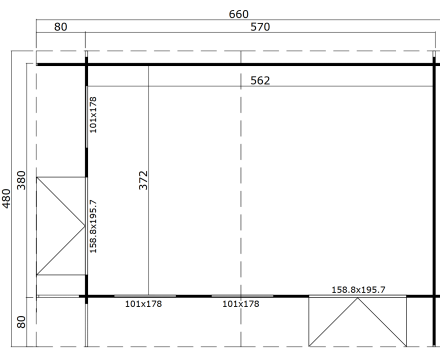

-  40 mm
-  4
-  0
-  **5 YEARS** GUARANTEE

PACKAGING: 2 PALLET(S)

-  660 x 52 x 118 cm
1104 kg
-  660 x 52 x 118 cm
1104 kg

EAN 4743329285289

DIMENSIONS

Floor area	20.91 m ²
Roof dimensions	6.60 x 4.80 m
Cubic volume	≈ 51.84 m ³
Wall height	≈ 2.45 m
Ridge height	≈ 2.51 m
Front overhang	≈ 80 cm

WINDOWS & DOORS

2 x Double door (DGP+*)	158.8 x 195.7 cm
3 x Double window fixed (DGP+*)	101.0 x 178.0 cm

*DGP+: Double Glazed Premium Plus

ROOF & FLOOR

Roof boards	18.5x90 mm
Floor boards	18.5x90 mm
Roof surface	31.68 m ²
Roof angle	≈ 2 °
Treated Bearers	45x70 mm