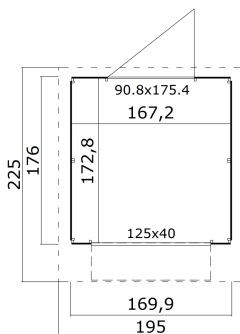

13 mm

1

3

**PACKAGING: 1 PALLET(S)**

180 x 104 x 53 cm  
200 kg

EAN 4743329281601

**DIMENSIONS**

Floor area	2.89 m2
Roof dimensions	1.95 x 2.25 m
Cubic volume	≈ 5.56 m3
Wall height	≈ 1.74 m
Ridge height	≈ 2.10 m
Front overhang	≈ 10 cm

**WINDOWS & DOORS**

1 x Single door (TZ*)	90.8 x 175.4 cm
-----------------------	-----------------

\*TZ: Solid Wood Shed Door

**ROOF & FLOOR**

Roof boards	OSB mm
Floor boards	15.5x90 mm
Roof surface	4.72 m2
Roof angle	≈ 15 °
Treated Bearers	45x45 mm