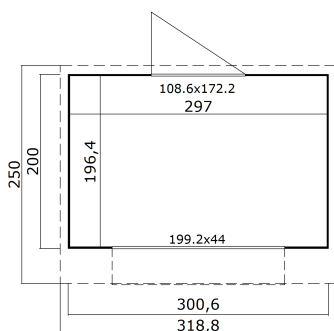

18 mm

1

4

PACKAGING: 1 PALLET(S)

201 x 114 x 70 cm
377 kg

EAN 4743329281618

DIMENSIONS

Floor area	5.83 m ²
Roof dimensions	3.19 x 2.50 m
Cubic volume	≈ 12.1 m ³
Wall height	≈ 1.87 m
Ridge height	≈ 2.28 m
Front overhang	≈ 40 cm

WINDOWS & DOORS

1 x Single door (TZ*)	107.8 x 181.8 cm
-----------------------	------------------

*TZ: Solid Wood Shed Door

ROOF & FLOOR

Roof boards	OSB mm
Floor boards	15.5x90 mm
Roof surface	8.25 m ²
Roof angle	≈ 15 °
Treated Bearers	45x45 mm